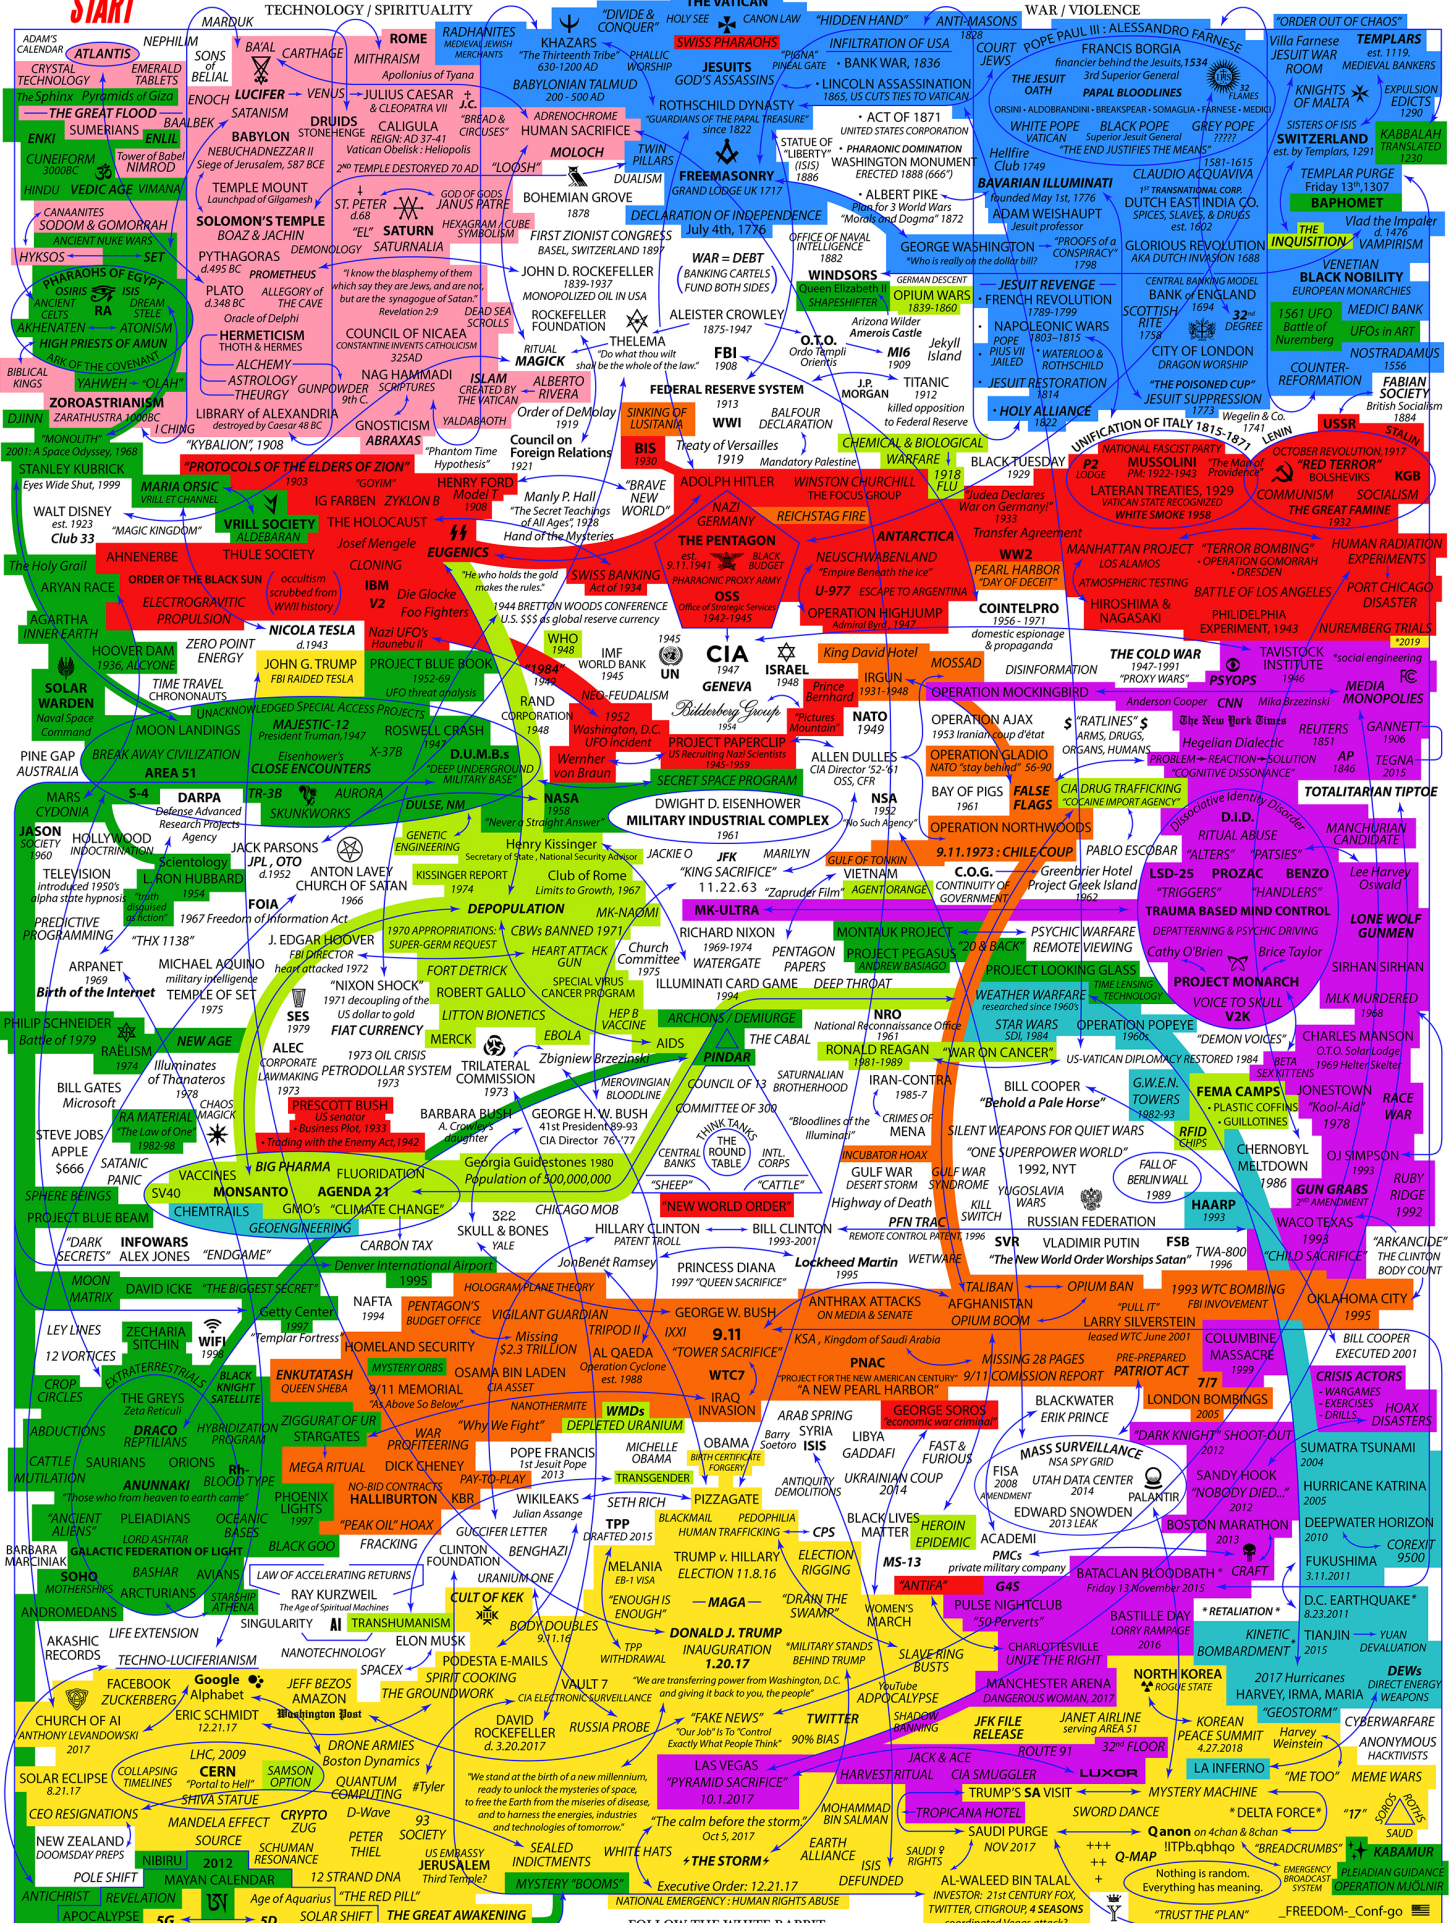

START

THE KEY TO THE Q-WEB

The Q-web is a chronological timeline of our Hidden History, highlighting declassified government projects & operations, occultism within the upper echelons of the global power structure, lies we have been sold by the media, and generally things you won't read about in standard history books, yet can be easily referenced on Wikipedia. All information should technically be considered "theory"; and you are encouraged to research each point on this web yourself, and come to your own conclusion about it's validity. The Q-web blends generally accepted facts and plausible theories together, and challenges the viewer to use their own discernment.

Sections 1 and 2 at the top of the web are devoted to early history. The main timeline down the center (3) is divided into two categories, "Technology / Spirituality" on the left, and "War / Violence" on the right. Many topics relate to the closest adjacent topics without an arrow. Many connections that could be made are not drawn on the map for the purpose of maintaining legibility of the text. The "Key to the Q-web" is divided into 9 colorized sections, which correspond to the topics shown in the legend at the bottom of the diagram.

This information is being distributed freely in order to hasten what has been coined "The Great Awakening." A physical print-out is the recommended method of transferring this information. On the D.S.M.P. website you will find high resolution digital files of this artwork, as well as apparel and posters printed with the Q-web to help you spread truth and light. You are encouraged to share this information the most effective way you deem appropriate. The survival of our Republic and indeed the human species may depend on it. Godspeed patriots.

DEEP STATE · MAPPING PROJECT ·